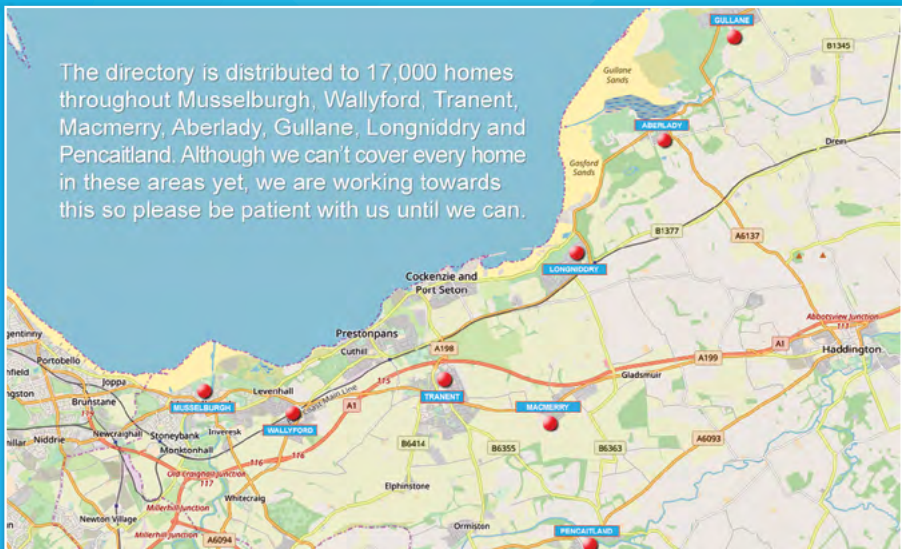

Do you own or manage a business in East Lothian that needs to reach local residents who are potential customers? Even if your business is outside East Lothian, you can still market your services and products to East Lothian residents as potential customers!

Advertise your business in the East Lothian View and we can help you achieve this.

We can help you to reach those potential customers and advertise your business to them with every issue.

Distribution Area

17,000 copies of the East Lothian View Directory are distributed **FREE** to the following areas every two months:

Musselburgh, Wallyford, Tranent, Macmerry, Aberlady, Gullane, Longniddry and Pencaitland

The directory is distributed to 17,000 homes throughout Musselburgh, Wallyford, Tranent, Macmerry, Aberlady, Gullane, Longniddry and Pencaitland. Although we can't cover every home in these areas yet, we are working towards this so please be patient with us until we can.